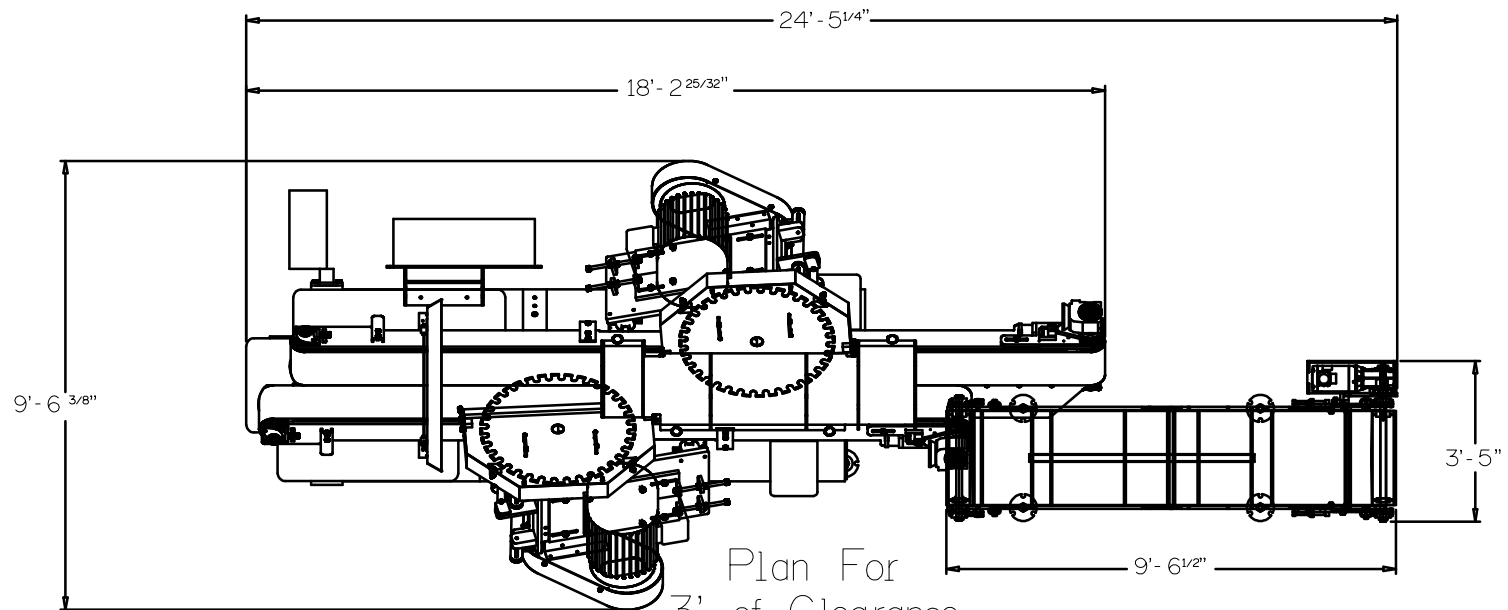

TXS-4500 DA  
RH DISCHARGE

Plan For  
3' of Clearance  
Around Machine